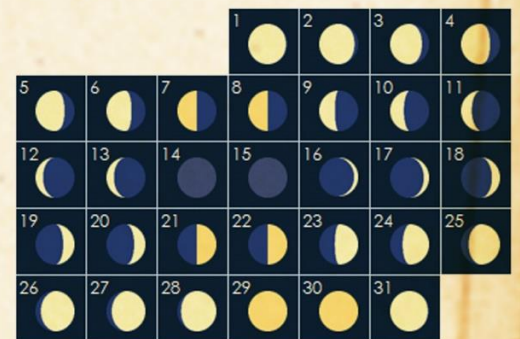

July 2026

Sun	Mon	Tue	Wed	Thu	Fri	Sat
All Times are EDT Time Changes for: New York, NY	Events ♄ SR 07 02a39 ♃ TP 09 01p22 ☾ R 22 03p13 ♃ SD 23 06p51 ♃ SR 26 02p38	Void of Course 01 07a52 01 03p34 03 01p28 04 02a31 06 01a21 06 11a07 08 02p42 08 04p31 10 06a13 10 06p42 11 06p11 12 06p46 14 05a44 14 06p35 15 06p27 16 06p38 18 06p14 19 00a57 21 07a07 21 09a35 22 05p49 23 05p38 25 10a59 26 09a45 28 02a11 28 09p46 30 05p27 31 08a14	1 ♃ VS ♃ 03:34 pm	2 ♃	3 ♃	4 ♃ ♃ 02:31 am
5 ♃ 3rd 238°	6 ♃ TP 11:07 am 3rd 250°	7 TP 3-4 03:29 pm 262°	8 TP ♂ 04:31 pm 4th 274°	9 ♂ 4th 287°	10 ♂ II 06:42 pm 4th 301°	11 II 4th 314°
12 II ☾ 06:46 pm 4th 328°	13 ☾ 4th 342°	14 ☾ ♃ 06:35 pm New 05:44 am 357°	15 ♃ 1st 011°	16 ♃ TP 08:08 pm 1st 024°	17 TP 1st 038°	18 TP 1st 051°
19 TP ♄ 00:57 am 1st 063°	20 ♄ 1st 075°	21 ♄ TP 09:35 am 1-2 07:07 am 087°	22 TP ☾ in ♃ at 03:13 pm 2nd 098°	23 TP ♃ 09:08 pm 2nd 109°	24 ♃ 2nd 120°	25 ♃ 2nd 131°
26 ♃ VS 09:45 am 2nd 142°	27 VS 2nd 153°	28 VS ♃ 09:46 pm 2nd 164°	29 ♃ Full 10:30 am 175°	30 ♃ 3rd 186°	31 ♃ ♃ 08:14 am 3rd 198°	

01 Jul	♃ ♂ ♃	03:34 pm EDT
04 Jul	♃ ♂ ♃	02:31 am EDT
06 Jul	♃ ♂ TP	11:07 am EDT
08 Jul	♃ ♂ ♂	04:31 pm EDT
10 Jul	♃ ♂ II	06:42 pm EDT
12 Jul	♃ ♂ ☾	06:46 pm EDT
14 Jul	♃ ♂ ♃	06:35 pm EDT
16 Jul	♃ ♂ TP	08:08 pm EDT
19 Jul	♃ ♂ ♄	00:57 am EDT
21 Jul	♃ ♂ TP	09:35 am EDT
22 Jul	♃ ♂ ♃	03:13 pm EDT
23 Jul	♃ ♂ ♃	09:08 pm EDT
26 Jul	♃ ♂ VS	09:45 am EDT
28 Jul	♃ ♂ ♃	09:46 pm EDT
31 Jul	♃ ♂ ♃	08:14 am EDT