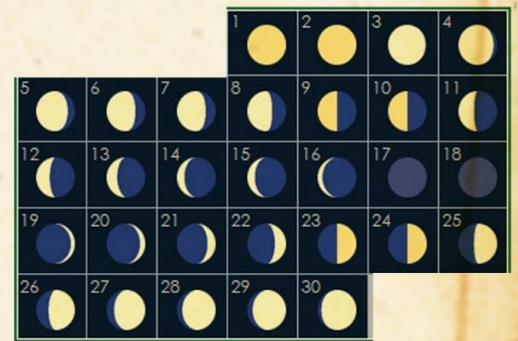

April 2026

Sun	Mon	Tue	Wed	Thu	Fri	Sat
All Times are EDT Time Changes for New York, NY	Events ☽ ♄ 09 03p36 ♃ ♄ 14 11p22 ☾ ☽ 19 09p39 ♃ ♄ 24 00a04 ♃ ♄ 25 09p01	Void of Course 02 04a56 03 08a12 05 05p29 05 07p32 08 05a52 08 08a05 10 06p24 10 07p55 13 03a42 13 04a56 15 09a08 15 10a05 17 07a53 17 11a59 19 11a46 19 12p19 20 01a19 21 01p01 23 03p29 23 03p42 24 06p22 25 06p05 27 07a12 28 05a03 30 04a52 30 03p02	1 Full 10:13 pm 189°	2 3rd 181°	3 3rd 192°	4 3rd 204°
5 3rd 215°	6 3rd 226°	7 3rd 237°	8 3rd 248°	9 3rd 259°	10 3-4 00:52 am 270°	11 4th 281°
12 4th 292°	13 4th 304°	14 4th 316°	15 4th 329°	16 4th 342°	17 New 07:53 am 356°	18 1st 009°
19 1st 023° ☾ in ♄ at 09:39 pm	20 1st 037°	21 1st 051°	22 1st 065°	23 1-2 10:33 pm 076°	24 2nd 091°	25 2nd 103°
26 2nd 116°	27 2nd 128°	28 2nd 139°	29 2nd 151°	30 2nd 162°		

- 03 Apr ☽ ☽ ♄ 08:12 am EDT
- 05 Apr ☽ ☽ ♃ 07:32 pm EDT
- 08 Apr ☽ ☽ ♃ 08:05 am EDT
- 10 Apr ☽ ☽ ♃ 07:55 pm EDT
- 13 Apr ☽ ☽ ♃ 04:56 am EDT
- 15 Apr ☽ ☽ ♄ 10:05 am EDT
- 17 Apr ☽ ☽ ☽ 11:59 am EDT
- 19 Apr ☽ ☽ ♄ 12:19 pm EDT
- 19 Apr ☾ ☽ ☽ 09:39 pm EDT
- 21 Apr ☽ ☽ ☽ 01:01 pm EDT
- 23 Apr ☽ ☽ ♃ 03:42 pm EDT
- 25 Apr ☽ ☽ ♄ 09:05 pm EDT
- 28 Apr ☽ ☽ ♄ 05:03 am EDT
- 30 Apr ☽ ☽ ♄ 03:02 pm EDT