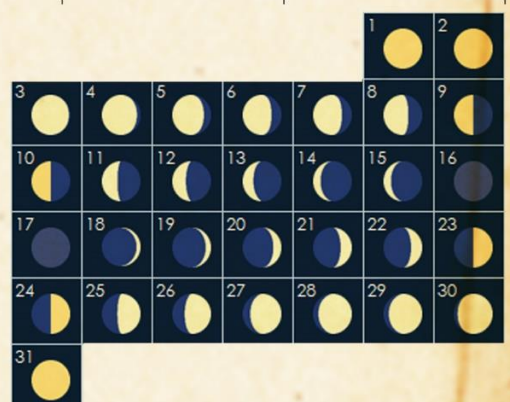

May 2026

Sun	Mon	Tue	Wed	Thu	Fri	Sat
	Aspects in 1° Orb	All Times are EDT Time Changes for: New York, NY	Events ♃♄ 02 10p57 ♃♄ 06 04a51 ♃♄ 17 06a27 ♃♄ 18 06p26 ♃♄ 18 09p05 ♃♄ 20 08p37	Void of Course 02 04a48 03 02a34 04 05p34 05 03p06 07 10a19 08 03a29 10 01a09 10 01p40 12 08a05 12 08p05 14 05p34 14 10p32 16 09p03 16 10p24 17 03p37 18 09p47 20 09a27 20 10p48 21 05p06 23 02a57 24 08p54 25 10a34 27 07a32 27 08p53 29 08p05 30 08a45 31 09a22 01 09p20	1 Full 01:23 pm 174°	2 3rd 185°
3 3rd 196°	4 3rd 207°	5 3rd 218°	6 3rd 229°	7 3rd 240°	8 3rd 251°	9 3-4 05:11 pm 262°
10 4th 273°	11 4th 285°	12 4th 297°	13 4th 310°	14 4th 323°	15 4th 337°	16 New 04:02 pm 351°
17 1st 005°	18 1st 019°	19 1st 033°	20 1st 047° ♃ in ♀ at 08:37 pm	21 1st 061°	22 1st 074°	23 1-2 07:11 am 086°
24 2nd 099°	25 2nd 110°	26 2nd 122°	27 2nd 133°	28 2nd 145°	29 2nd 156°	30 2nd 167°

31

Full 04:46 am 178°

- 03 May ♃♄♃ 02:34 am EDT
- 05 May ♃♄♃ 03:06 pm EDT
- 08 May ♃♄♃ 03:28 am EDT
- 10 May ♃♄♃ 01:40 pm EDT
- 12 May ♃♄♃ 08:05 pm EDT
- 14 May ♃♄♃ 10:32 pm EDT
- 16 May ♃♄♃ 10:24 pm EDT
- 18 May ♃♄♃ 09:47 pm EDT
- 20 May ♃♄♃ 08:37 pm EDT
- 20 May ♃♄♃ 10:48 pm EDT
- 23 May ♃♄♃ 02:57 am EDT
- 25 May ♃♄♃ 10:34 am EDT
- 27 May ♃♄♃ 08:53 pm EDT
- 30 May ♃♄♃ 08:45 am EDT