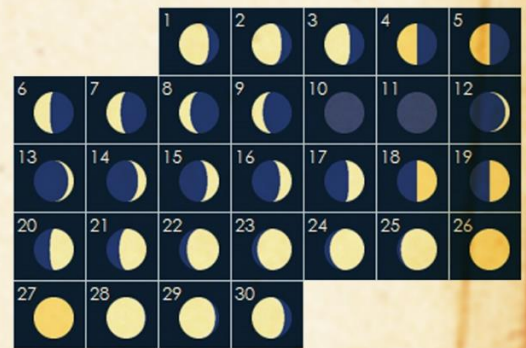

September 2026

Sun	Mon	Tue	Wed	Thu	Fri	Sat
Events ☾ ♀ 10 04a07 ☽ ♀ 10 12p21 ☽ ♀ 10 12p30 ☾ ♀ 22 08p05 ☽ ♀ 27 10p49 ☽ ♀ 30 07a45	Void of Course 01 04a02 02 06a47 03 07a48 05 09a11 05 10a31 07 09a40 07 12p50 09 02p58 09 03p35 11 01a52 11 07p52 13 10a27 14 02a44 15 11p30 16 12p41 18 04p44 19 03a55 21 10a32 21 01p15 23 04a19 23 11p24 28 04a32 28 06a24 28 05a51 28 10a41 29 07p37 30 01p27	1 ♀♂ 04:02 am 3rd 229°	2 ♀ 3rd 242°	3 ♀♂ II 07:48 am 3rd 255°	4 ♀ 3-4 03:52 am 268°	5 ♀♂ II 10:31 am 4th 281°
6 ♀♂ 4th 294°	7 ♀♂ ♀ 12:50 pm 4th 308°	8 ♀ 4th 321°	9 ♀♂ ♀ 03:35 pm 4th 334°	10 ♀♂ New 11:27 pm 347°	11 ♀♂ ♀ 07:52 pm 1st 000°	12 ♀♂ 1st 013°
13 ♀♂ 1st 025°	14 ♀♂ ♀ 02:44 am 1st 037°	15 ♀♂ 1st 049°	16 ♀♂ ♀ 12:41 pm 1st 060°	17 ♀♂ 1st 071°	18 ♀♂ 1-2 04:44 pm 082°	19 ♀♂ ♀♂ 00:55 am 2nd 093°
20 ♀♂ 2nd 104°	21 ♀♂ ♀♂ 01:15 pm 2nd 115°	22 ♀♂ ♀♂ Autumn Equinox ☉ in ♀ at 08:05 pm 2nd 126°	23 ♀♂ ♀♂ 11:24 pm 2nd 138°	24 ♀♂ ♀♂ 2nd 149°	25 ♀♂ ♀♂ 2nd 161°	26 ♀♂ ♀♂ Full 12:50 pm 173°
27 ♀♂ 3rd 186°	28 ♀♂ ♀♂ 10:41 am 3rd 199°	29 ♀♂ ♀♂ 3rd 212°	30 ♀♂ ♀♂ II 01:27 pm 3rd 225°			

- 01 Sep ☽ ♀ ♀ 04:02 am EDT
- 03 Sep ☽ ♀ ♀ II 07:48 am EDT
- 05 Sep ☽ ♀ ♀ 10:31 am EDT
- 07 Sep ☽ ♀ ♀ ♀ 12:50 pm EDT
- 09 Sep ☽ ♀ ♀ ♀ ♀ 03:35 pm EDT
- 11 Sep ☽ ♀ ♀ ♀ ♀ ♀ 07:52 pm EDT
- 14 Sep ☽ ♀ ♀ ♀ ♀ ♀ ♀ 02:44 am EDT
- 16 Sep ☽ ♀ ♀ ♀ ♀ ♀ ♀ ♀ 12:41 pm EDT
- 19 Sep ☽ ♀ ♀ ♀ ♀ ♀ ♀ ♀ ♀ 00:55 am EDT
- 21 Sep ☽ ♀ ♀ ♀ ♀ ♀ ♀ ♀ ♀ ♀ 01:15 pm EDT
- 22 Sep ☽ ♀ ♀ ♀ ♀ ♀ ♀ ♀ ♀ ♀ ♀ 08:05 pm EDT
- 23 Sep ☽ ♀ ♀ ♀ ♀ ♀ ♀ ♀ ♀ ♀ ♀ ♀ 11:24 pm EDT
- 26 Sep ☽ ♀ ♀ ♀ ♀ ♀ ♀ ♀ ♀ ♀ ♀ ♀ ♀ 12:50 pm EDT
- 28 Sep ☽ ♀ ♀ ♀ ♀ ♀ ♀ ♀ ♀ ♀ ♀ ♀ ♀ ♀ 10:41 am EDT
- 30 Sep ☽ ♀ ♀ ♀ ♀ ♀ ♀ ♀ ♀ ♀ ♀ ♀ ♀ ♀ ♀ 01:27 pm EDT