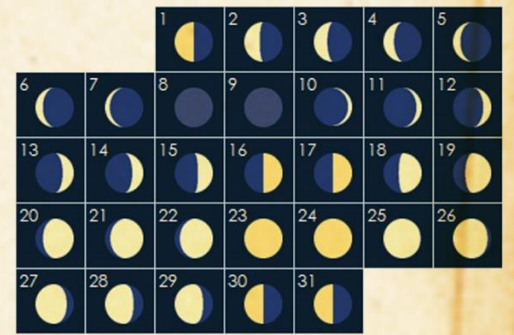

December 2026

Sun	Mon	Tue	Wed	Thu	Fri	Sat
Events ♄ ♀ 04 03a13 ♃ ♄ 06 03a34 ♃ ♄ 10 05p29 ♃ ♄ 12 01p58 ♃ ♄ 12 07p11 ☉ ♃ 21 03p50 ♃ ♃ 25 01p23	Void of Course 02 04a11 02 03p05 04 05p41 04 11p36 07 04a08 07 10a07 09 04p07 09 10p09 10 02p13 12 11a08 14 05p39 14 11p35 17 00a42 17 09a34 19 11a40 19 03p30 21 12p26 21 05p27 23 12p02 23 04p59 24 07p10 25 04p13 27 11a39 27 05p13 29 05a18 29 09p27 31 10p28 01 05a17	1 ♃ 3-4 01:09 am 269°	2 ♃♄ 03:05 pm 282°	3 ♄ 4th 294°	4 ♄♀ 11:36 pm 306°	5 ♀ 4th 317°
6 ♀ 4th 329°	7 ♀♄♃ 10:07 am 340°	8 ♃ New 07:52 pm 351°	9 ♃♃♄ 10:09 pm 002°	10 ♃♄ 01:13 am 013°	11 ♃♄ 02:24 am 024°	12 ♃♄♃ 11:06 am 034°
13 ♃♃ 1st 045°	14 ♃♃♄ 11:35 pm 056°	15 ♃♄ 1st 067°	16 ♃♄ 1st 078°	17 ♃♄♃ 09:34 am 090°	18 ♃♄ 2nd 102°	19 ♃♄♃ 03:30 pm 114°
20 ♃♃ 2nd 127°	21 ♃♃♄ 05:27 pm Winter Solstice ☉ in ♃ at 03:50 pm 140°	22 ♃♄ 2nd 154°	23 ♃♄♃ 04:59 pm Full 06:29 pm 168°	24 ♃♄♃ 3rd 182°	25 ♃♄♃♄ 04:13 pm 196°	26 ♃♄♃ 3rd 210°
27 ♃♄♃ 05:13 pm 3rd 224°	28 ♃♄ 3rd 238°	29 ♃♄♄ 09:27 pm 3rd 250°	30 ♄ 3-4 02:00 pm 263°	31 ♄ 4th 275°		

- 02 Dec ☽ ☉ ♄ 03:05 pm EST
- 04 Dec ☽ ☉ ♀ 11:36 pm EST
- 07 Dec ☽ ☉ ♃ 10:07 am EST
- 09 Dec ☽ ☉ ♃♄ 10:09 pm EST
- 12 Dec ☽ ☉ ♃ 11:06 am EST
- 14 Dec ☽ ☉ ♃♄ 11:35 pm EST
- 17 Dec ☽ ☉ ♃♄♃ 09:34 am EST
- 19 Dec ☽ ☉ ♃♄ 03:30 pm EST
- 21 Dec ☽ ☉ ♃♄♃ 03:50 pm EST
- 21 Dec ☽ ☉ ♃♄♃ 05:27 pm EST
- 23 Dec ☽ ☉ ♃♄♃♄ 04:59 pm EST
- 25 Dec ☽ ☉ ♃♄♃♄ 04:13 pm EST
- 27 Dec ☽ ☉ ♃♄♃ 05:13 pm EST
- 29 Dec ☽ ☉ ♄ 09:27 pm EST